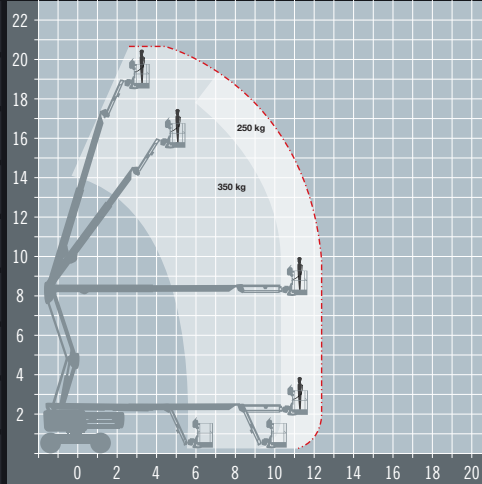

HAULOTTE HA20 PRO+

ALTERNATIVES: Nifty HR21BE

All terrain, all electric articulated boom

REACH HEIGHT	21.38 m
PLATFORM HEIGHT	19.38 m
UP AND OVER	8.38 m
HORIZONTAL REACH	12.19 m
STOWED HEIGHT	2.54 m
LENGTH X WIDTH*	9.14 x 2.44 m
PLATFORM SIZE	1.83 x 0.91 m
WEIGHT	10,200 kg
LIFT CAPACITY	227 kg

*Length and width shown are when stowed.

- ELECTRIC POWERED**
Perfect for indoor applications
- OUTDOOR RATED**
Wind rated for outdoor use
- ROUGH TERRAIN**
4 wheel drive for uneven ground
- IPAF 3b**
Requires IPAF category 3b